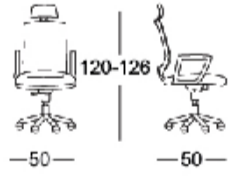

Synchro Series

SBS 50 DA

THE WALD Office Chair is made from a high tech chrome plated steel frame with rolling base, adjustable height and locking tilt. PU leather cushioning and unique flexible suspension provide long term comfort. This handsome and versatile chair reflects the dynamic of the body to permit seamless movement from one activity to another.

SBS 60 DA