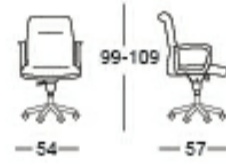

Premium Series

ES 20

ES 40 U