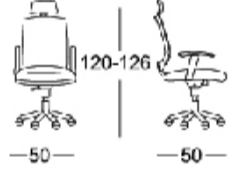

Synchro Series

SBS 50 DA

THE WALD Office Chair is made from a high tech chrome plated steel frame with rolling base, adjustable height and locking tilt. PU leather cushioning and unique flexible suspension provide long term comfort. This handsome and versatile chair reflects the dynamic of the body to permit seamless movement from one activity to another.