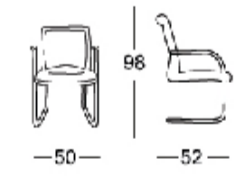

Move about easily and efficiently due to the five castors at the base of the chair.

SBS 30 TA

SBS 40 T

SBS 40

SBS 30 DA

SBS 40 DA

SBS 40 U CR