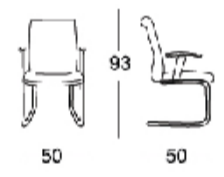

Synchro Series

SBS 50 DA

THE WALD Office Chair is made from a high tech chrome plated steel frame with rolling base, adjustable height and locking tilt. PU leather cushioning and unique flexible suspension provide long term comfort. This handsome and versatile chair reflects the dynamic of the body to permit seamless movement from one activity to another.

SBS 60 TU