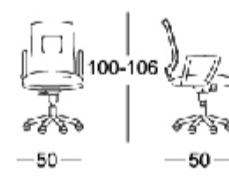

Synchro Series

MS 50 D

This contemporary chair features a one-piece molded design with chrome features. Mesh office chairs can keep you more productive throughout your work day with its comfort and ventilated design. Finding a comfortable chair is essential when sitting for long periods at a time. The High-back design offers support to the mid-to-upper back region.

The synchro tilt control allows the chair's back and seat to recline at different rates, increasing the angle between your torso and thighs. Chair easily swivels 360 degrees to get the maximum use of your workspace without strain. The pneumatic adjustment lever will allow you to easily adjust the seat to your desired height. This comfortably designed computer chair will make a great option for your home or office space

MS 60 T

MS 60 DU