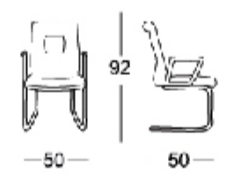

Synchro Series

MS 50 D

This contemporary chair features a one-piece molded design with chrome features. Mesh office chairs can keep you more productive throughout your work day with its comfort and ventilated design. Finding a comfortable chair is essential when sitting for long periods at a time. The High-back design offers support to the mid-to-upper back region.

The synchro tilt control allows the chair's back and seat to recline at different rates, increasing the angle between your torso and thighs. Chair easily swivels 360 degrees to get the maximum use of your workspace without strain. The pneumatic adjustment lever will allow you to easily adjust the seat to your desired height. This comfortably designed computer chair will make a great option for your home or office space

MS 60 T