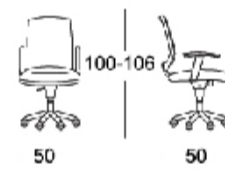

Synchro Series

SBS 50 DA

THE WALD Office Chair is made from a high tech chrome plated steel frame with rolling base, adjustable height and locking tilt. PU leather cushioning and unique flexible suspension provide long term comfort. This handsome and versatile chair reflects the dynamic of the body to permit seamless movement from one activity to another.

SBS 60 T