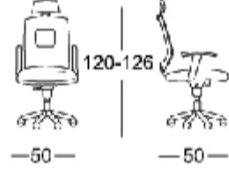

Synchro Series

MS 50 D

This contemporary chair features a one-piece molded design with chrome features. Mesh office chairs can keep you more productive throughout your work day with its comfort and ventilated design. Finding a comfortable chair is essential when sitting for long periods at a time. The High-back design offers support to the mid-to-upper back region.

The synchro tilt control allows the chair's back and seat to recline at different rates, increasing the angle between your torso and thighs. Chair easily swivels 360 degrees to get the maximum use of your workspace without strain. The pneumatic adjustment lever will allow you to easily adjust the seat to your desired height. This comfortably designed computer chair will make a great option for your home or office space

MS 60 T