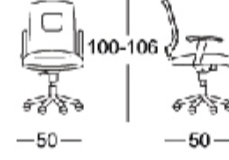

Synchro Series

MS 50 D

This contemporary chair features a one-piece molded design with chrome features. Mesh office chairs can keep you more productive throughout your work day with its comfort and ventilated design. Finding a comfortable chair is essential when sitting for long periods at a time. The High-back design offers support to the mid-to-upper back region.

The synchro tilt control allows the chair's back and seat to recline at different rates, increasing the angle between your torso and thighs. Chair easily swivels 360 degrees to get the maximum use of your workspace without strain. The pneumatic adjustment lever will allow you to easily adjust the seat to your desired height. This comfortably designed computer chair will make a great option for your home or office space

MS 60 T