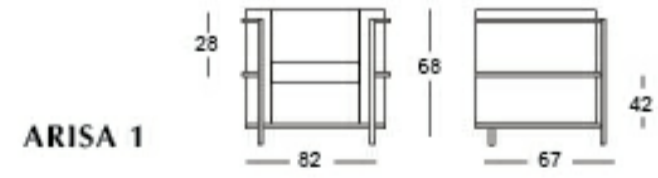

Sofa Series

ARISA

The modern appeal of the ARISA SOFA will make a lasting impression with your visitors. chairs are perfect for the office and as waiting room seating. The contemporary design of this furniture adapts in several different settings. This chair features a stainless steel frame enclosure and taut cushions that provide a clean look. Not only will this chair fit in a home office environment, but will add a modern look to your home.

ARISA 1