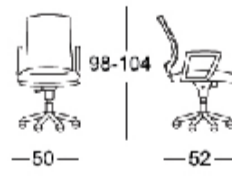

Move about easily and efficiently due to the five castors at the base of the chair.

SBS 30 TA

SBS 40 T

SBS 40

SBS 30 DA

SBS 40 DA

SBS 40 U CR