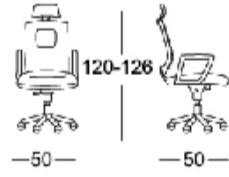

Synchro Series

MS 50 D

This contemporary chair features a one-piece molded design with chrome features. Mesh office chairs can keep you more productive throughout your work day with its comfort and ventilated design. Finding a comfortable chair is essential when sitting for long periods at a time. The High-back design offers support to the mid-to-upper back region.

The synchro tilt control allows the chair's back and seat to recline at different rates, increasing the angle between your torso and thighs. Chair easily swivels 360 degrees to get the maximum use of your workspace without strain. The pneumatic adjustment lever will allow you to easily adjust the seat to your desired height. This comfortably designed computer chair will make a great option for your home or office space

MS 60 T

MS 60 DA