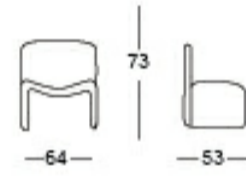

LATRELL

Contemporary Armchair Egg Shaped Living Room Accent Chair will become everyone's favorite chair whether it is used in the home or office. The egg chair can be used in the home but will add a distinguished look to your office or lobby for guest seating. The design of this chair is a classic mid-20th century design that will conform in any era. The deep and wide seat and back are designed to enclose your entire body.

CASFELLI