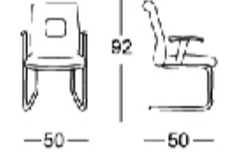

Synchro Series

MS 50 D

This contemporary chair features a one-piece molded design with chrome features. Mesh office chairs can keep you more productive throughout your work day with its comfort and ventilated design. Finding a comfortable chair is essential when sitting for long periods at a time. The High-back design offers support to the mid-to-upper back region.

The synchro tilt control allows the chair's back and seat to recline at different rates, increasing the angle between your torso and thighs. Chair easily swivels 360 degrees to get the maximum use of your workspace without strain. The pneumatic adjustment lever will allow you to easily adjust the seat to your desired height. This comfortably designed computer chair will make a great option for your home or office space

MS 60 T

MS 60 TU CR